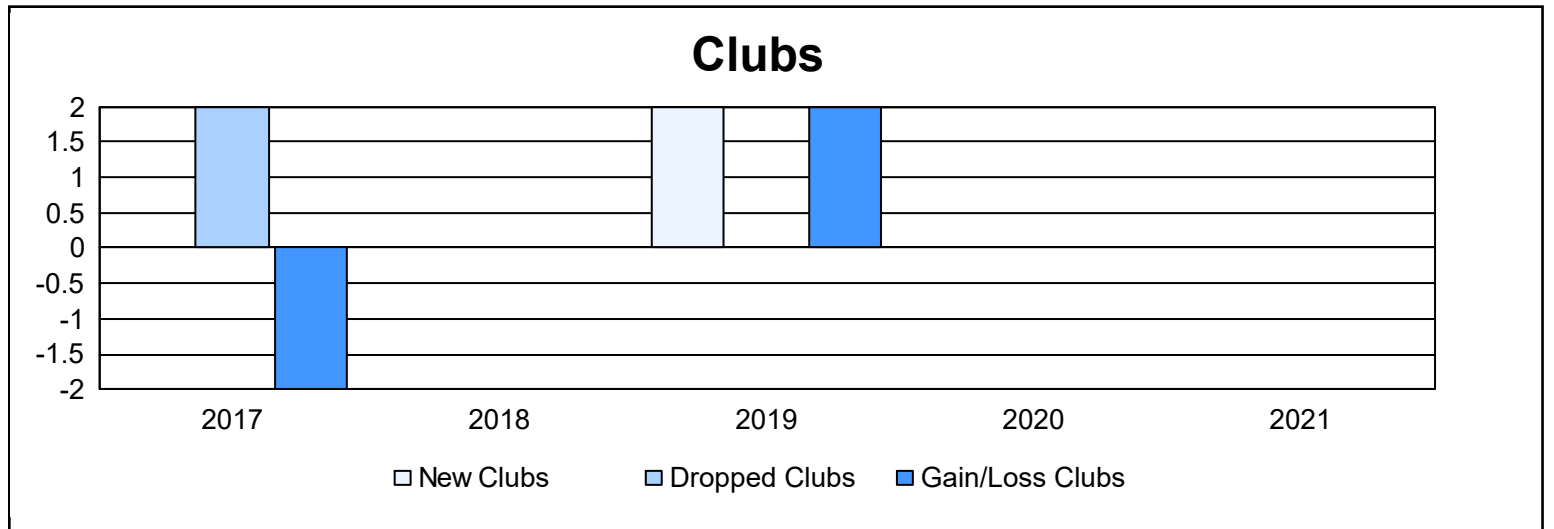

Year	New Clubs	Dropped Clubs	Gain/ Loss Clubs	New Members	Charter Members	Reinstate Members	Transfer Members	Total Member Added	Total Members Dropped	Gain/ Loss Members
2016-2017	0	2	-2	54	2	2	3	61	84	-23
2017-2018	0	0	0	46	1	8	4	59	46	13
2018-2019	2	0	2	57	46	2	1	106	78	28
2019-2020	0	0	0	29	2	3	2	36	47	-11
2020-2021	0	0	0	63	1	1	2	67	66	1
<b>Average</b>	<b>0</b>	<b>0</b>	<b>0</b>	<b>50</b>	<b>10</b>	<b>3</b>	<b>2</b>	<b>66</b>	<b>64</b>	<b>2</b>

### Membership Composition June 2021 Cumulative