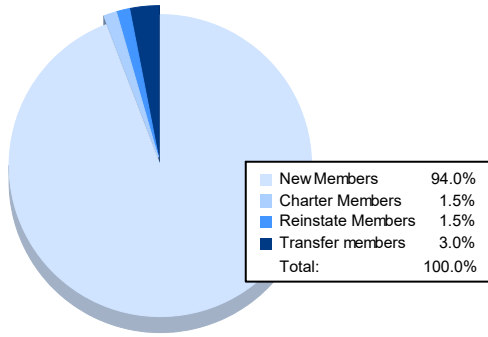

Year	New Clubs	Dropped Clubs	Gain/ Loss Clubs	New Members	Charter Members	Reinstate Members	Transfer Members	Total Member Added	Total Members Dropped	Gain/ Loss Members
2016-2017	0	2	-2	54	2	2	3	61	84	-23
2017-2018	0	0	0	46	1	8	4	59	46	13
2018-2019	2	0	2	57	46	2	1	106	78	28
2019-2020	0	0	0	29	2	3	2	36	47	-11
2020-2021	0	0	0	63	1	1	2	67	66	1
<b>Average</b>	<b>0</b>	<b>0</b>	<b>0</b>	<b>50</b>	<b>10</b>	<b>3</b>	<b>2</b>	<b>66</b>	<b>64</b>	<b>2</b>

### Membership Composition June 2021 Cumulative