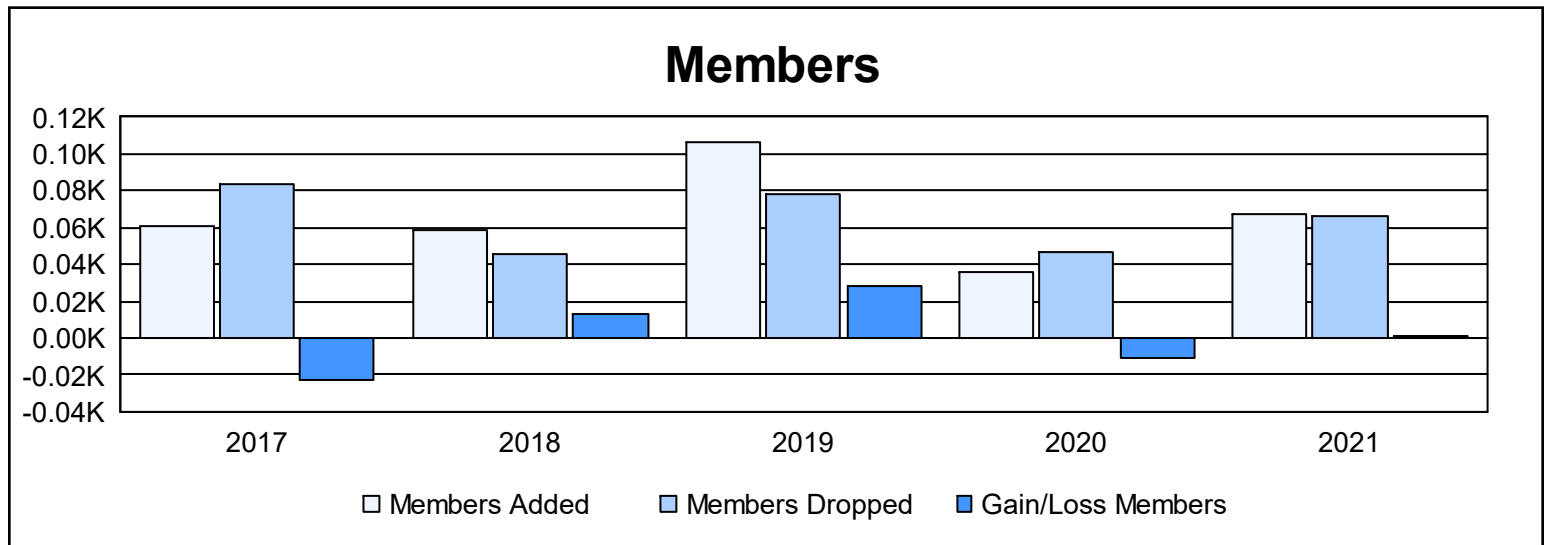

Year	New Clubs	Dropped Clubs	Gain/ Loss Clubs	New Members	Charter Members	Reinstate Members	Transfer Members	Total Member Added	Total Members Dropped	Gain/ Loss Members
2016-2017	0	2	-2	54	2	2	3	61	84	-23
2017-2018	0	0	0	46	1	8	4	59	46	13
2018-2019	2	0	2	57	46	2	1	106	78	28
2019-2020	0	0	0	29	2	3	2	36	47	-11
2020-2021	0	0	0	63	1	1	2	67	66	1
<b>Average</b>	<b>0</b>	<b>0</b>	<b>0</b>	<b>50</b>	<b>10</b>	<b>3</b>	<b>2</b>	<b>66</b>	<b>64</b>	<b>2</b>

### Membership Composition June 2021 Cumulative